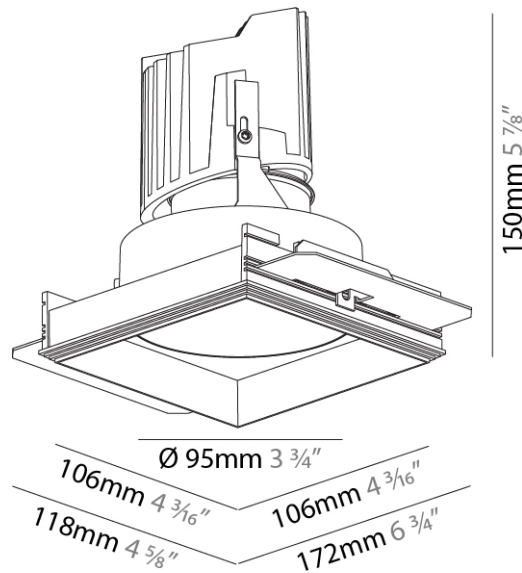

Fixture Material: Aluminum Die Cast
Cut-out Measurements: 120mm / 4 3/4" x 120mm / 4 3/4"
Upon Request: Unique Ceiling Thickness

ELECTRICAL

Lamp Type: LED (Zhaga Standard)
Input Wattage (W): 15.5
Total Output Wattage (W): 14.5
Dimming: Tri-Mode (Non-Dimming and Phase Dimming (120Vac only) and 0-10V Dimming)

Driver Included: No
Driver Location: Recessed Housing
Driver Type: Constant Current - Universal
Driver Class: Class 2
Housing: See components
Input Voltage (V): 120 - 277
Constant Current (MA): 500

LED

Number of LEDs: 1
Color Temperature (°K): 2700 / 3000 / 3500 / 4000
Max. Delivered Lumen (lm): 940 / 980 / 1029 / 1050
Nominal Lumen (lm): 1386 / 1438 / 1511 / 1542
CRI: >90 CRI
Efficiency (%): 87.9 / 88.4 / 87.9
Lamp Life (hrs): 50000

Upon Request: RGB-W Tunable White Special Color Temperature Special LED

OPTICAL

Reflector: 20 / 40 / 60
Upon Request: Special Beam Angles

RATINGS AND CERTIFICATIONS © 2024 Zaneen, Inc. 1-800-888-3382, F 416-247-9319, www.zaneen.com

Available for international specifications by adding "INT" at the end of the existing Model #. For assistance on 'custom' specifications, contact zteam@zaneen.com. In a constant effort to supply the best product, we reserve the right to change specifications or materials without notice. The most recent specification sheets are found at zaneen.com
IP rating: IP20